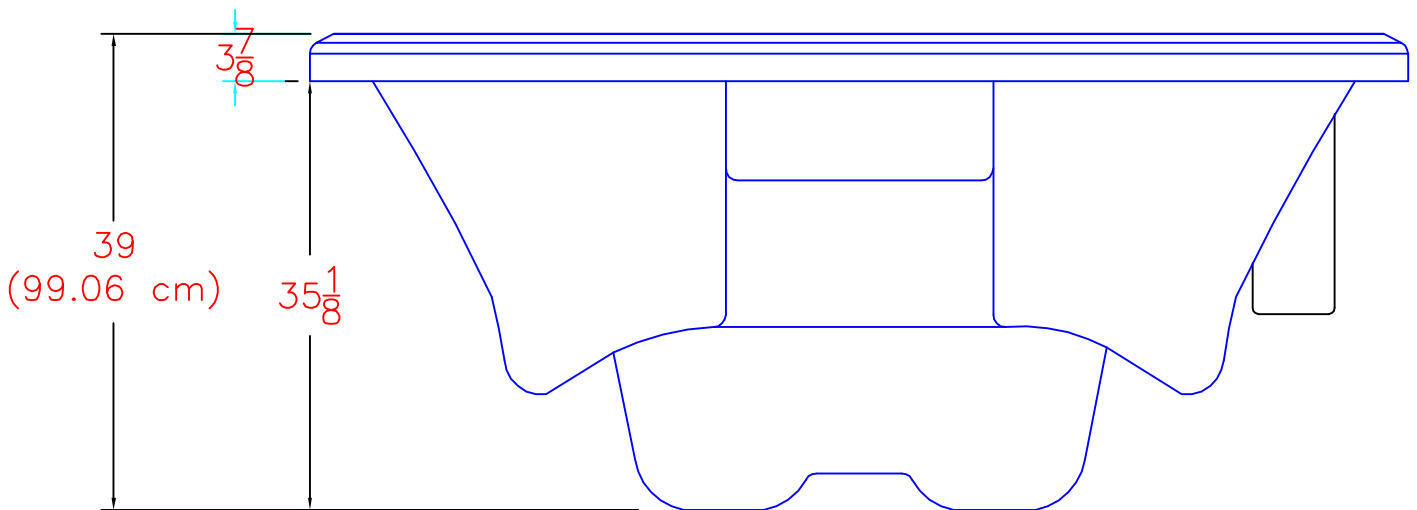

2018 SELF CLEAN 720 PLATINUM
(51 actual jets)

NOTE:
Dimensional tolerances are as follows due to variations in manufacturing:
Length / Width / Height(s): +/- 3/8"
Height Variance (side to side): +/- 1/4"