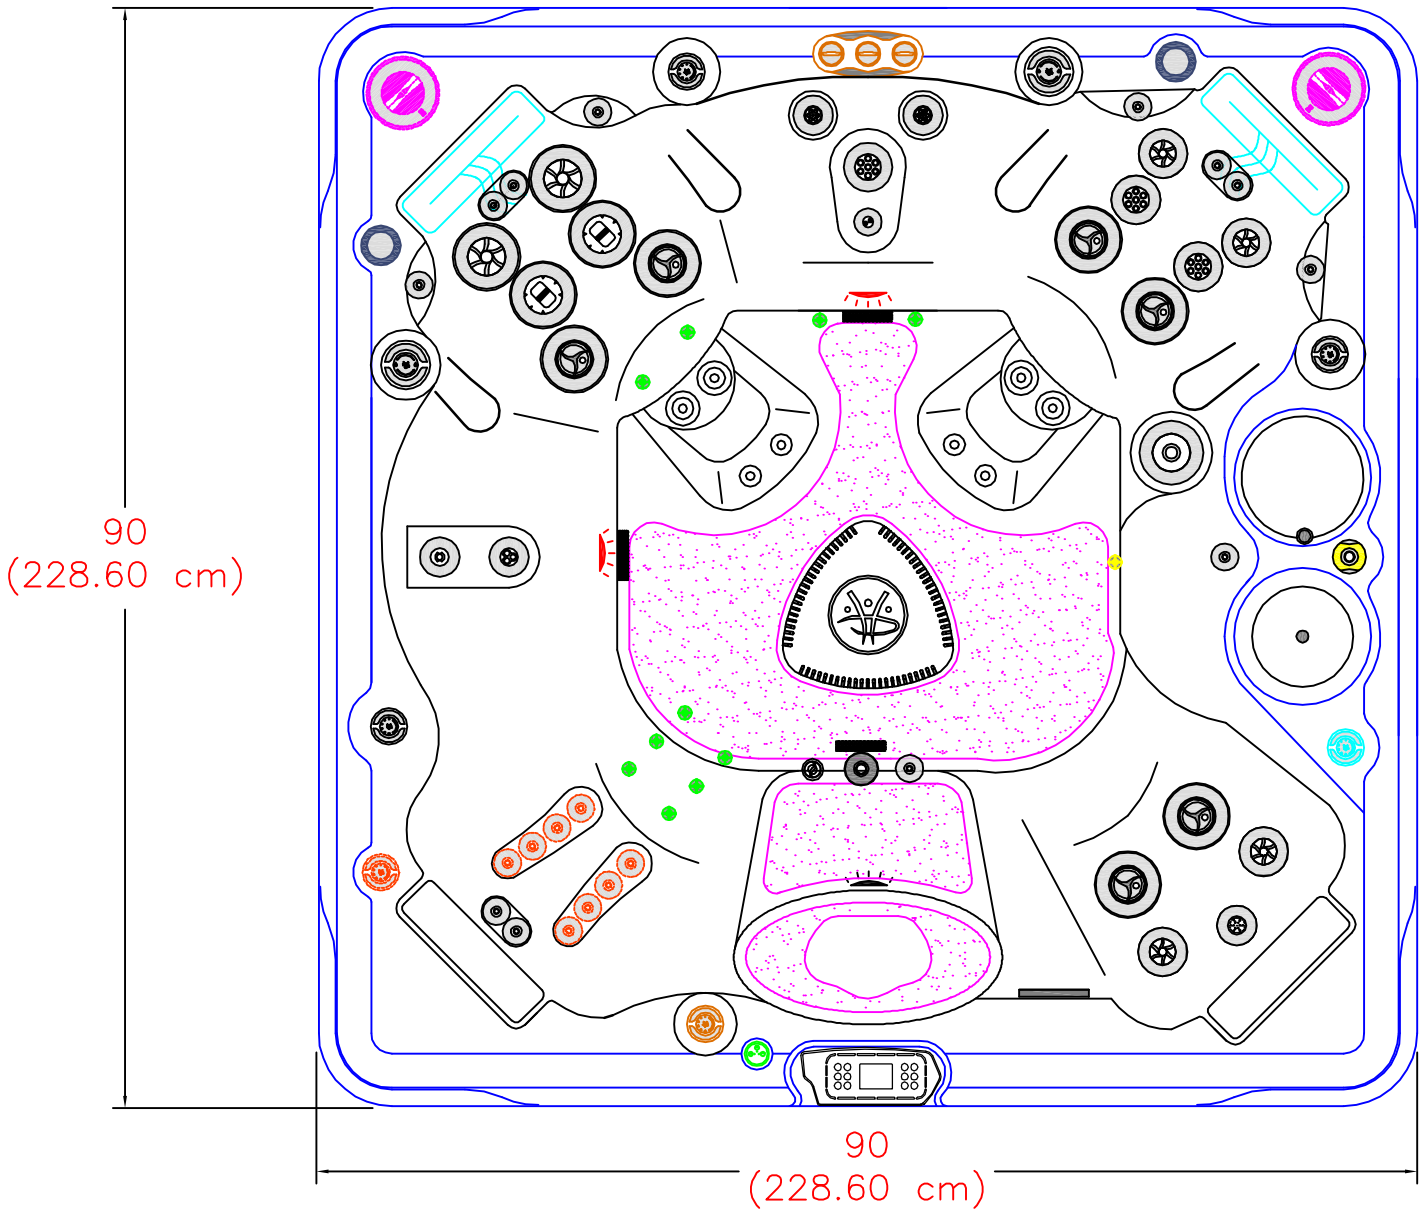

2018 SELF CLEAN 720 PLATINUM
(51 actual jets)

NOTE:
Dimensional tolerances are as follows due to variations in manufacturing:
Length / Width / Height(s): +/- 3/8"
Height Variance (side to side): +/- 1/4"